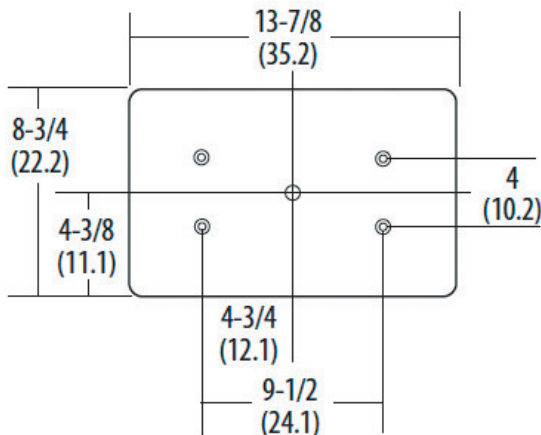

DIMENSIONS

ORDERING INFORMATION

Model	Operation	Face Count	Letter Color	Housing Color
AMER-N4EX	SD (Self-Diagnostics)	1 (Single-Sided)	R (Red)	W (White)
		2 (Double-Sided)		

Ordering Example: AMER-N4EX-SD-1-R-W